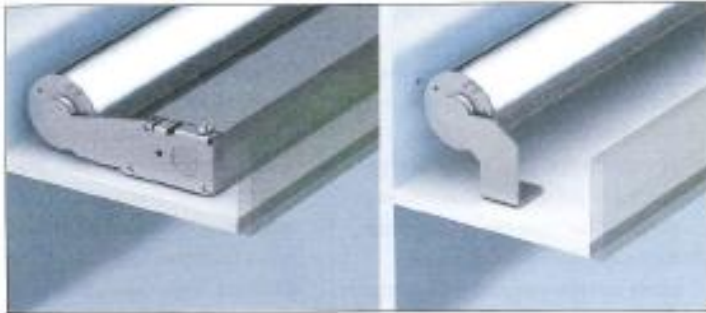

S28

illuminate

ENERGY STRATEGIES IN ARCHITECTURAL LIGHTING

Gaslamp Beacon:

SAN DIEGO'S FIRST LEED-CERTIFIED HOTEL

A COMBINATION OF WIDE-OPEN SPACES AND ENTICING LIGHT EFFECTS ENHANCE THE CITY'S NEWEST DOWNTOWN HOTEL AS A DESTINATION FOR TOURISTS AND LOCALS.

 HOTEL INDIGO, San Diego, Calif.

illuminate

ENERGY STRATEGIES IN ARCHITECTURAL LIGHTING

LED COVE

The **Lighting Quotient's** fragtir coveights provide even wash of white light in an asymmetric pattern free of scallops, striations and glare. The optical housings can be interlocked in continuous rows to aim as one, with aiming adjustable and lockable. High-efficiency drivers can be mounted remotely or inside the luminaire. Contact www.thelightingquotient.com or **Circle 201**.