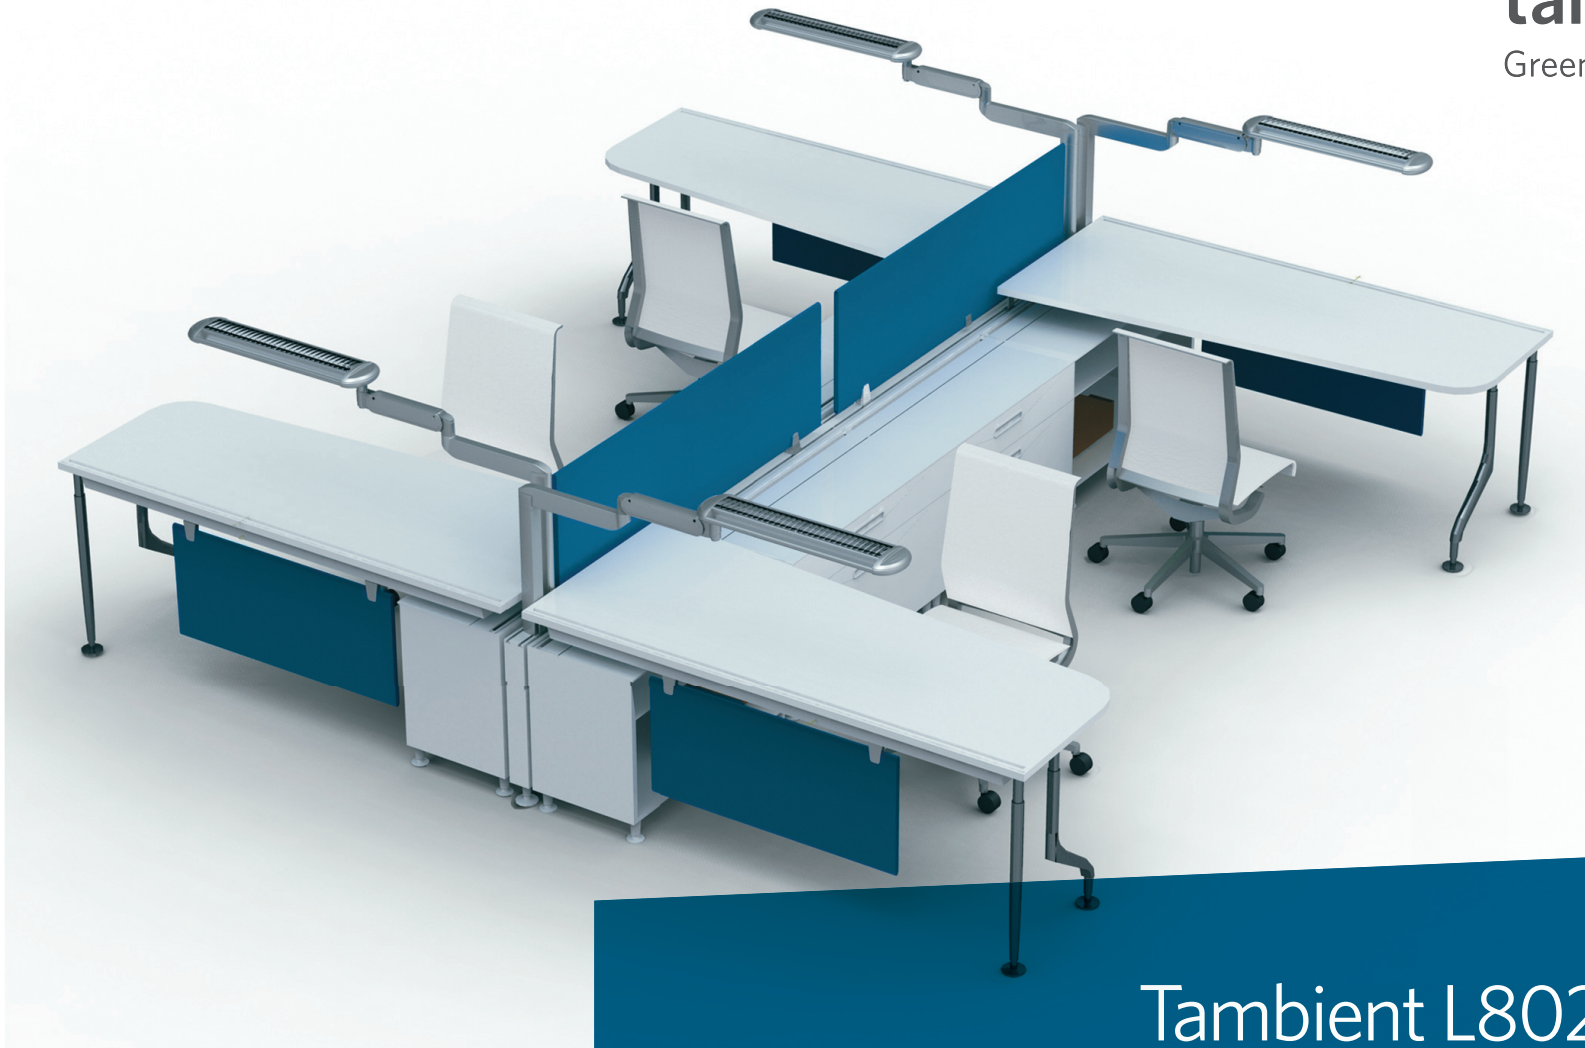

tambient 
Green in any color®

Tambient L802

t(ask) ambient all-in-one ergonomic luminaire

Tambient L802 t(ask) ambient all-in-one ergonomic luminaire

- Provides directional task and broad ambient light for collaborative workstations
- Extreme flexibility with four-way adjustments: arm extension, head rotation, horizontal pivot and height-adjustment with 6" vertical range

- Non-intrusive mounting options allow optimal placement in the workspace
- High wattage styles for small, private spaces
- Low wattage version for open-office use

- Choice of flat panel monitor arms for seamless desk integration (optional)
 - Controls for increased energy efficiency (optional)
- Patent pending