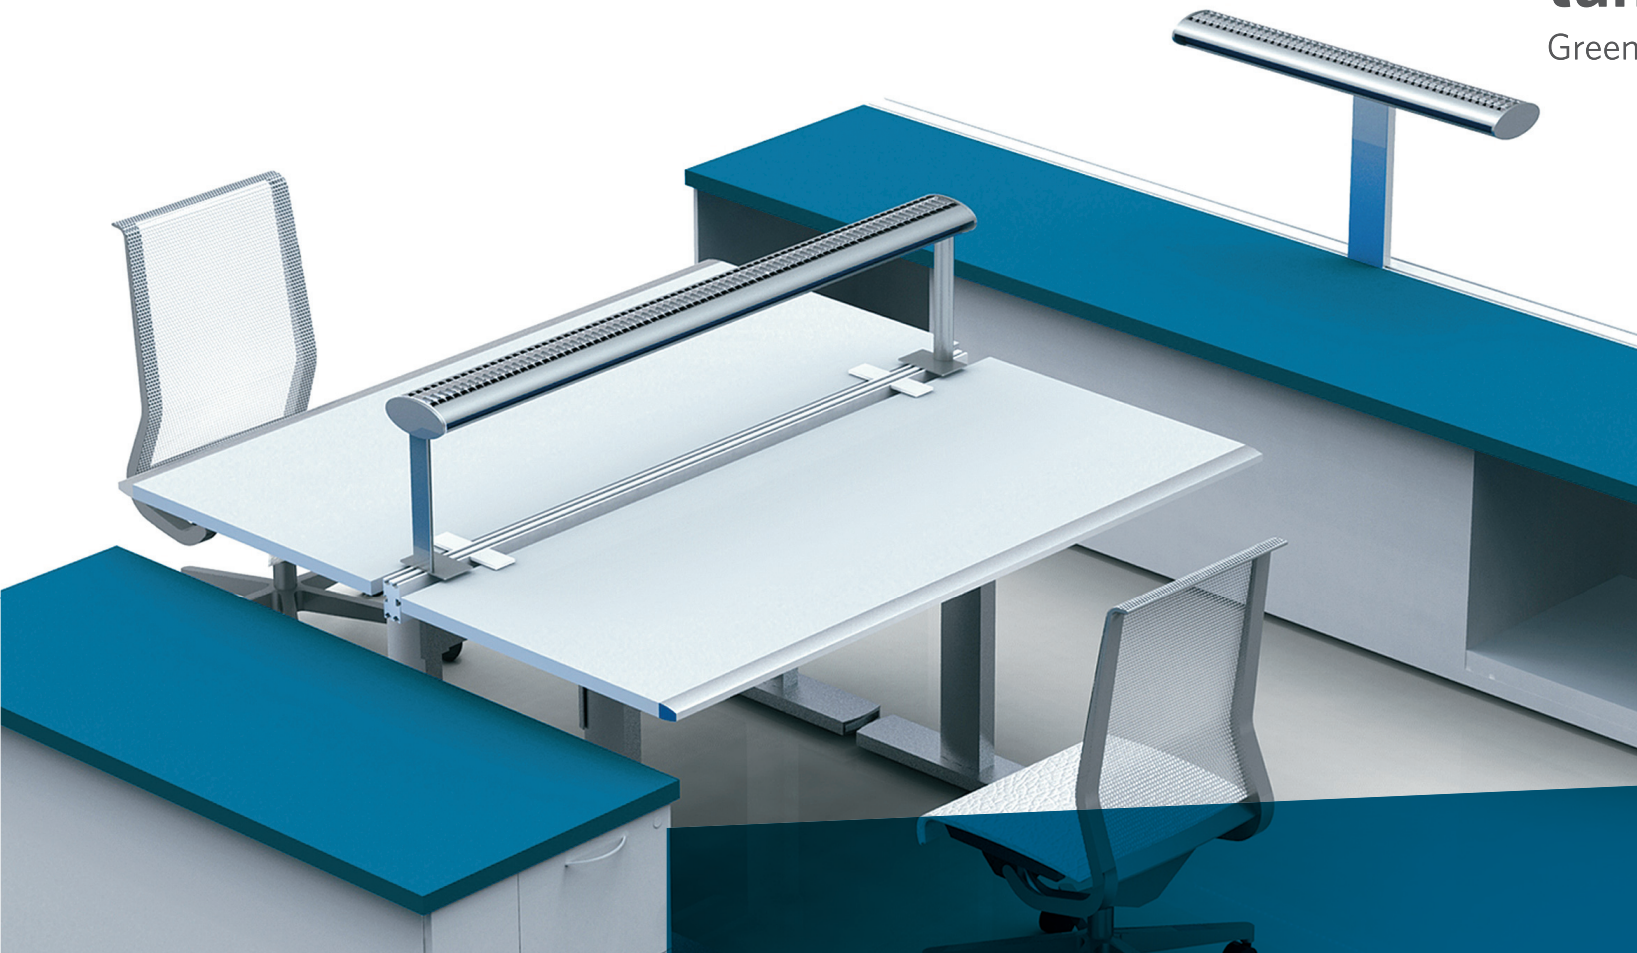

tambient 
Green in any color®

t(ask) ambient Styles L241, L244
Elegant style for low- and no-panel systems

t(ask) ambient Styles L241, L244

- Built for open plan offices and ideal for low - and no-panel systems
- Comparable energy performance to the tambient classic line (.6 w/sf or less)
- Patented glare-control optics in a visually slender package
- 360 degree look blends with contemporary office décor
- Available as panel, stanchion (L241) or bridge mount (L244)
- Mounting options between 48" and 57"
- Customizable filler on fixture head for corporate colors or department ID
- Optional controls for increased energy efficiency